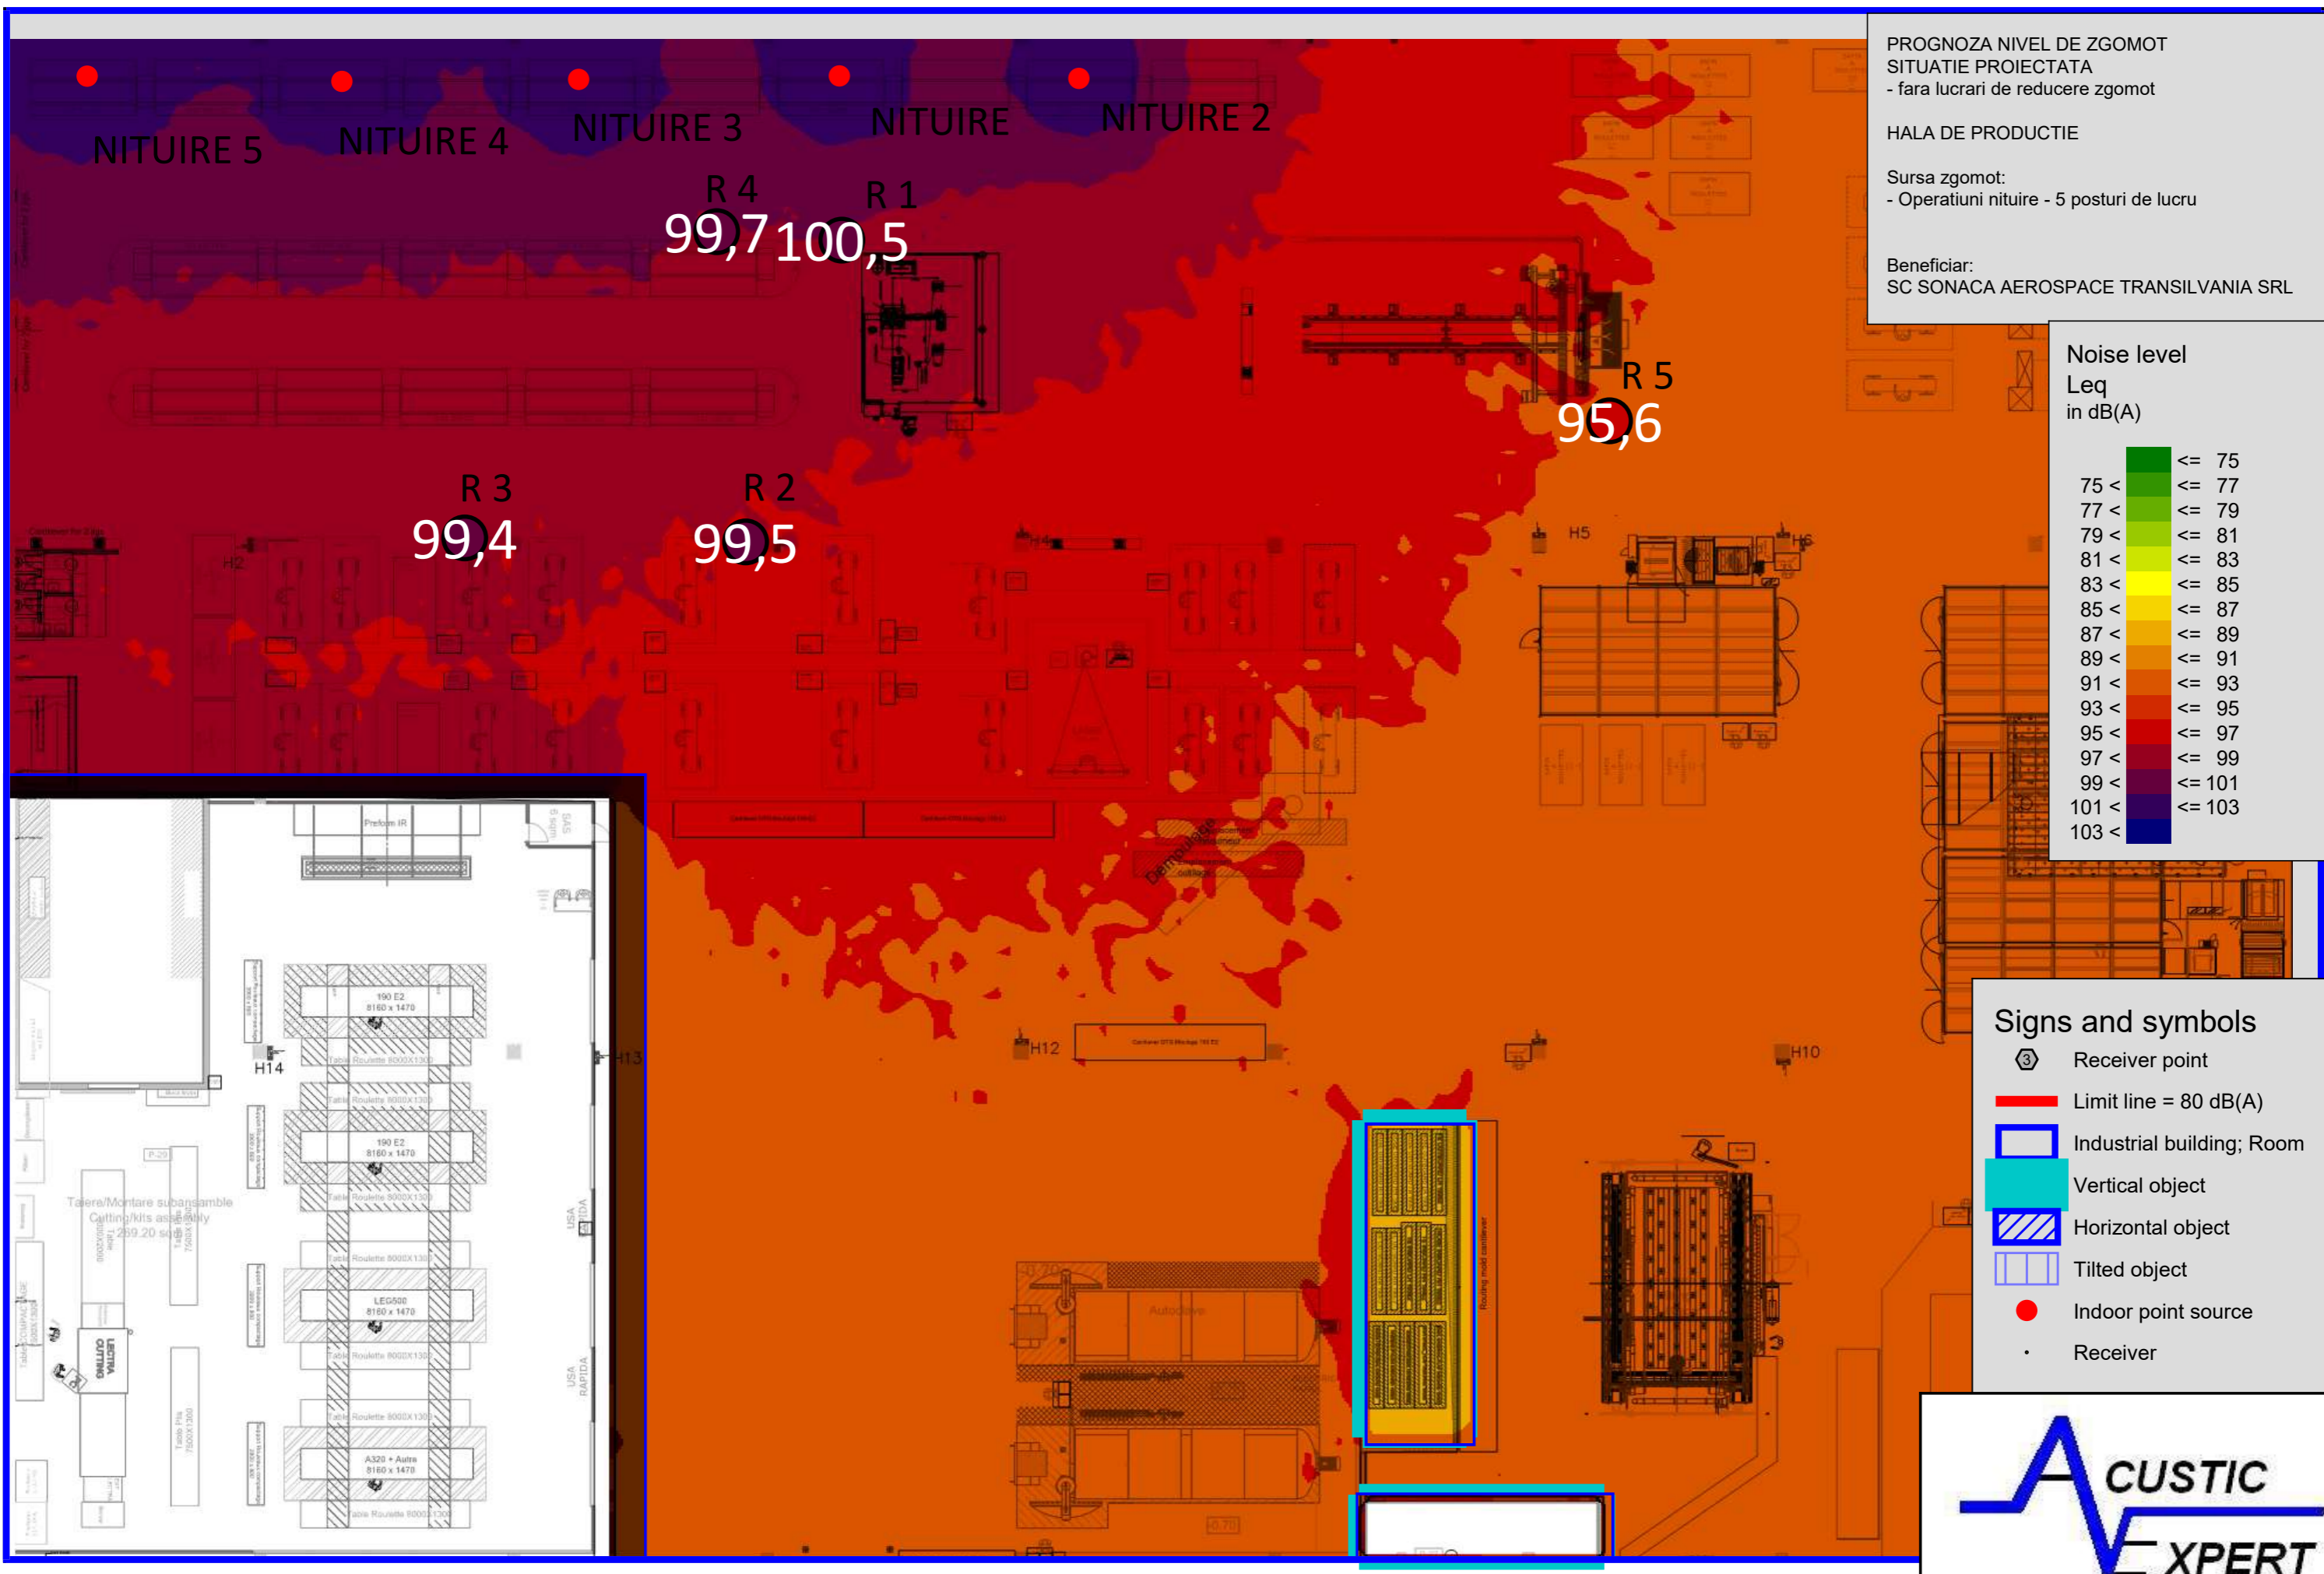

PROGNOZA NIVEL DE ZGOMOT
 SITUATIE PROIECTATA
 - fara lucrari de reducere zgomot

HALA DE PRODUCTIE

Sursa zgomot:
 - Operatiuni nituire - 5 posturi de lucru

Beneficiar:
 SC SONACA AEROSPACE TRANSILVANIA SRL

Noise level
 Leq
 in dB(A)

<= 75	Green
75 < <= 77	Light Green
77 < <= 79	Yellow-Green
79 < <= 81	Yellow
81 < <= 83	Light Orange
83 < <= 85	Yellow-Orange
85 < <= 87	Orange
87 < <= 89	Dark Orange
89 < <= 91	Red-Orange
91 < <= 93	Red
93 < <= 95	Dark Red
95 < <= 97	Red-Orange
97 < <= 99	Red
99 < <= 101	Dark Red
101 < <= 103	Dark Red
103 <	Dark Blue

- Signs and symbols
- Receiver point
 - Limit line = 80 dB(A)
 - Industrial building; Room
 - Vertical object
 - Horizontal object
 - Tilted object
 - Indoor point source
 - Receiver