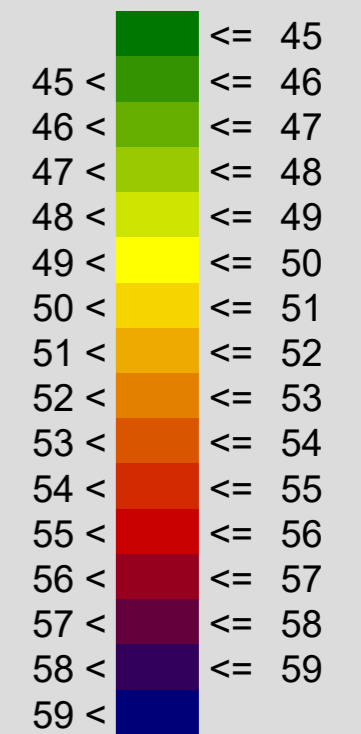

PROGNOZA NIVEL DE ZGOMOT  
SITUATIE ACTUALA

BETFAIR - Corp 3

Beneficiar:  
SC BETFAIR ROMANIA SRL

Noise level  
Leq  
in dB(A)

Signs and symbols

- Receiver point
- Limit line = 50 dB(A)
- Office building
- Indoor point source
- Enclosure