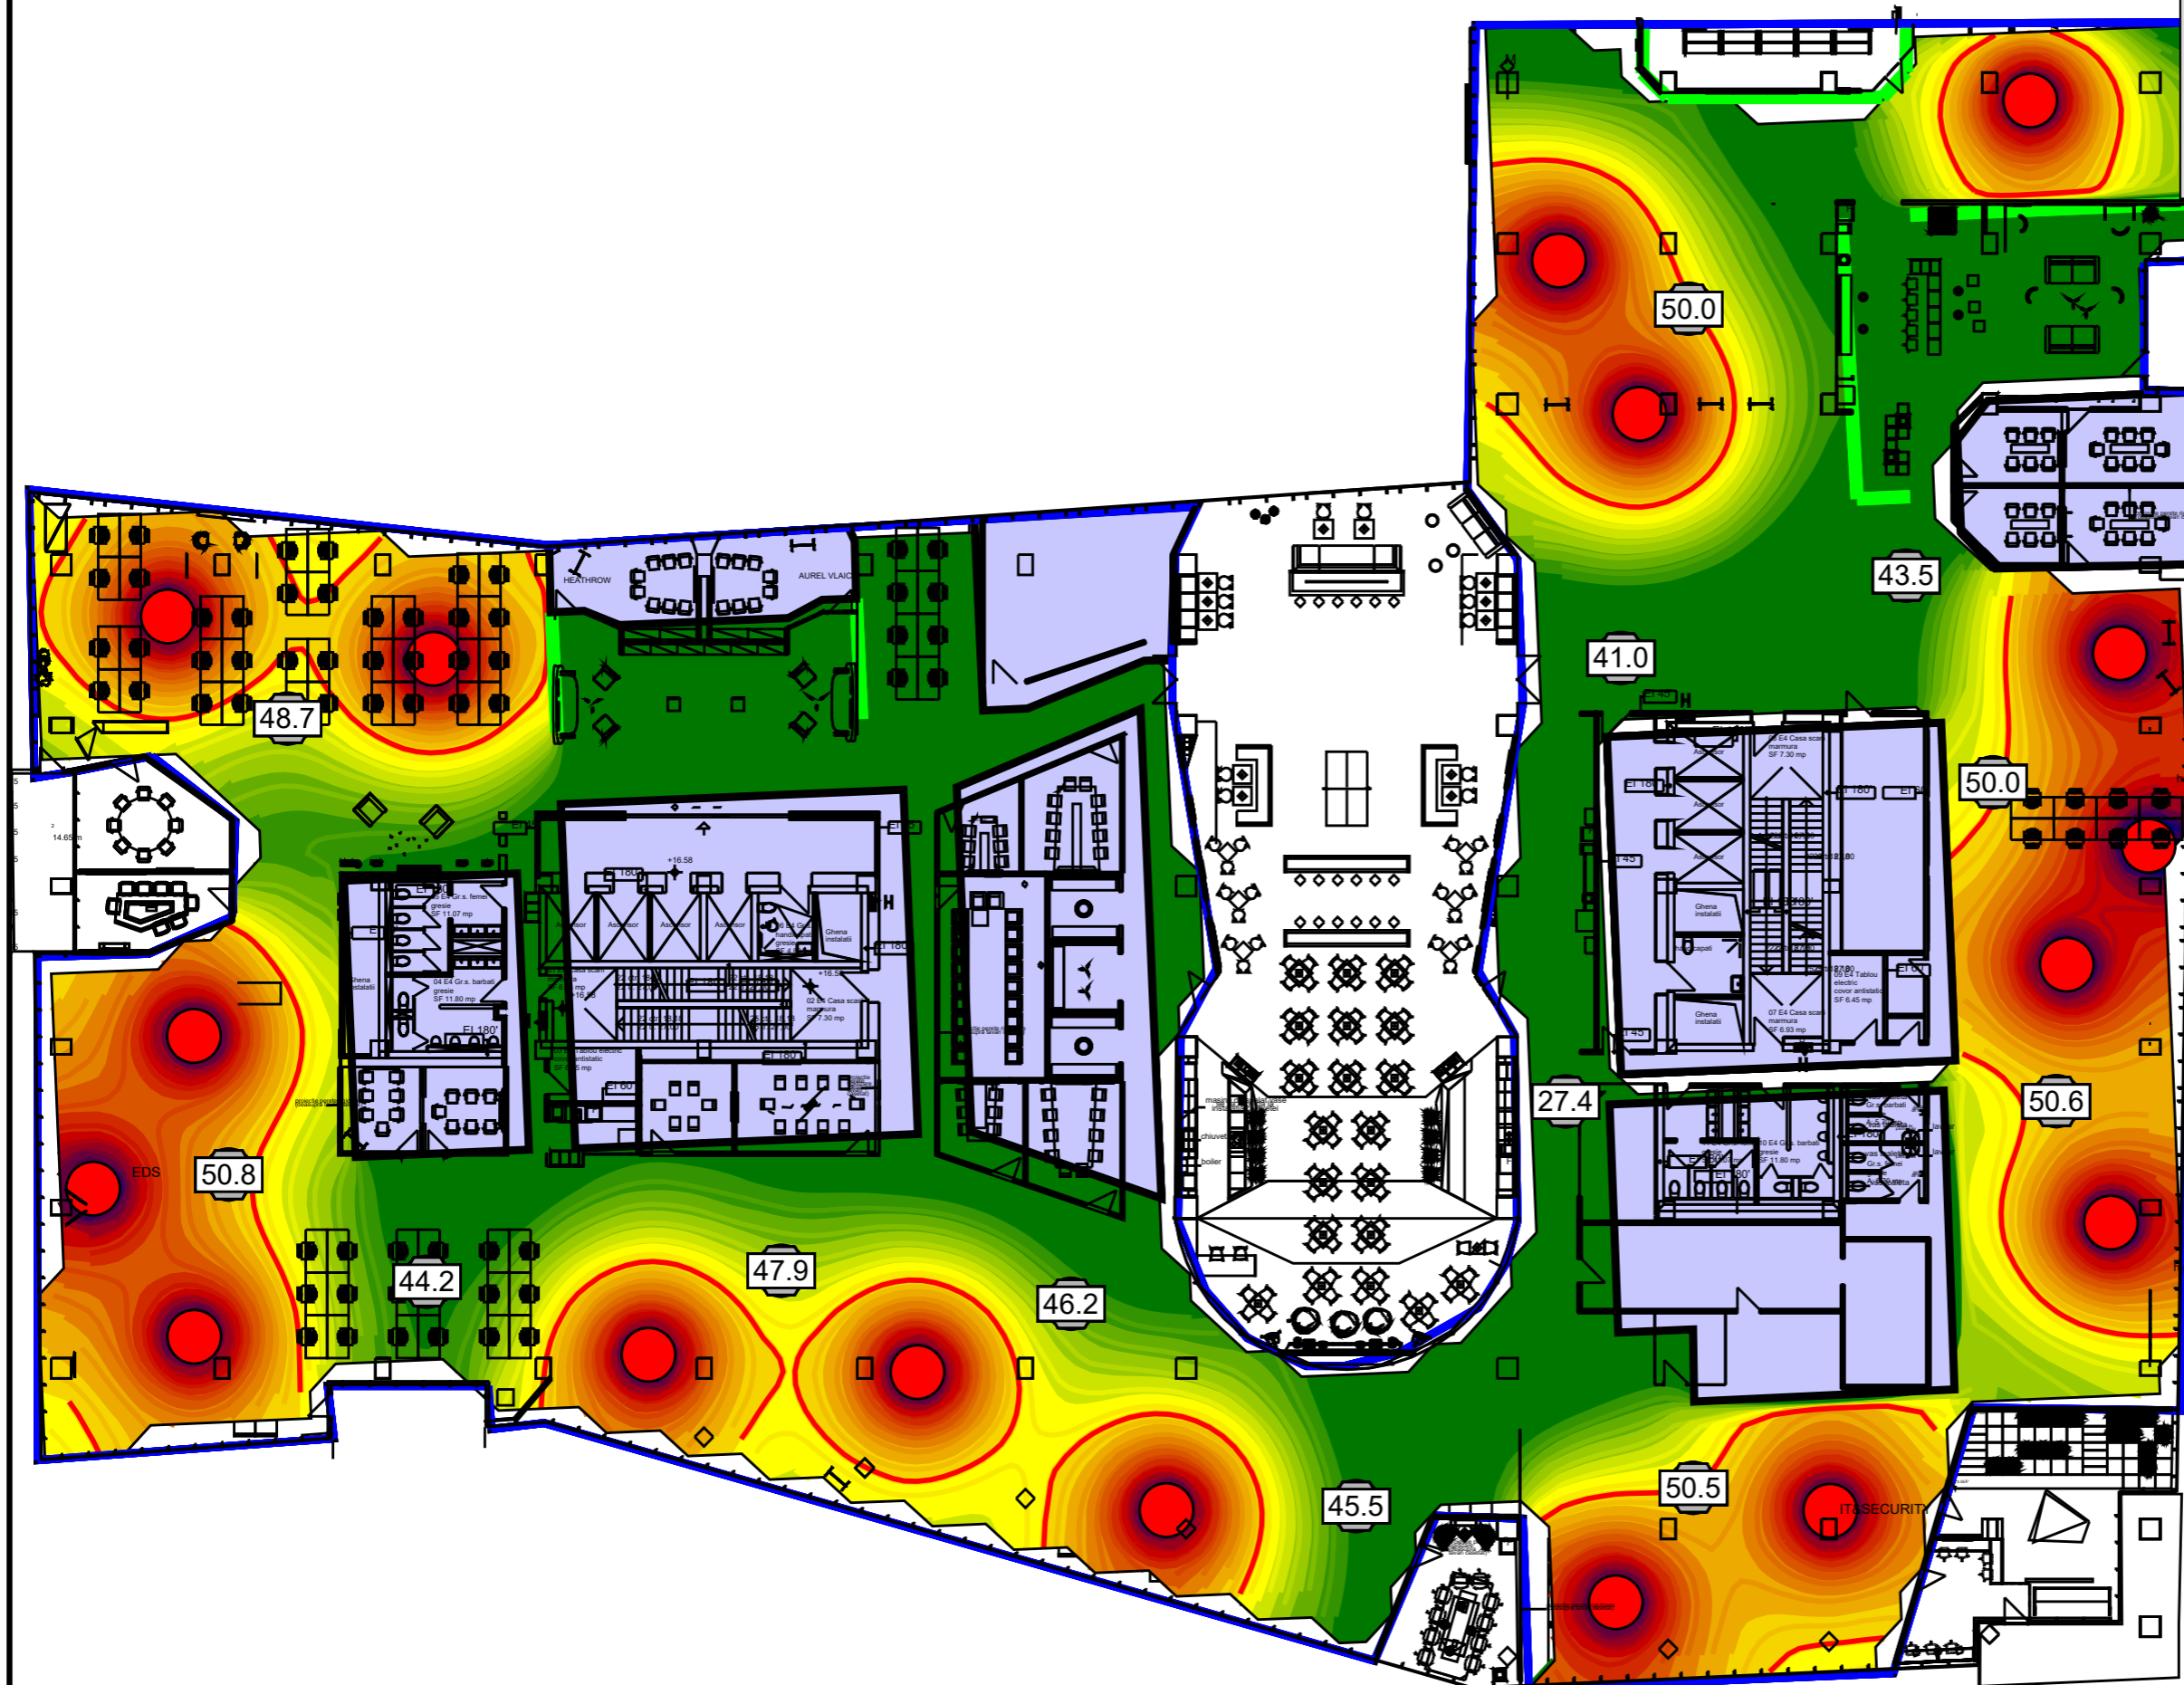

PROGNOZA NIVEL DE ZGOMOT  
SITUATIE ACTUALA

BETFAIR - Corp 3

Beneficiar:  
SC BETFAIR ROMANIA SRL

Noise level  
Leq  
in dB(A)

Signs and symbols

- Receiver point
- Limit line = 50 dB(A)
- Office building
- Indoor point source
- Enclosure